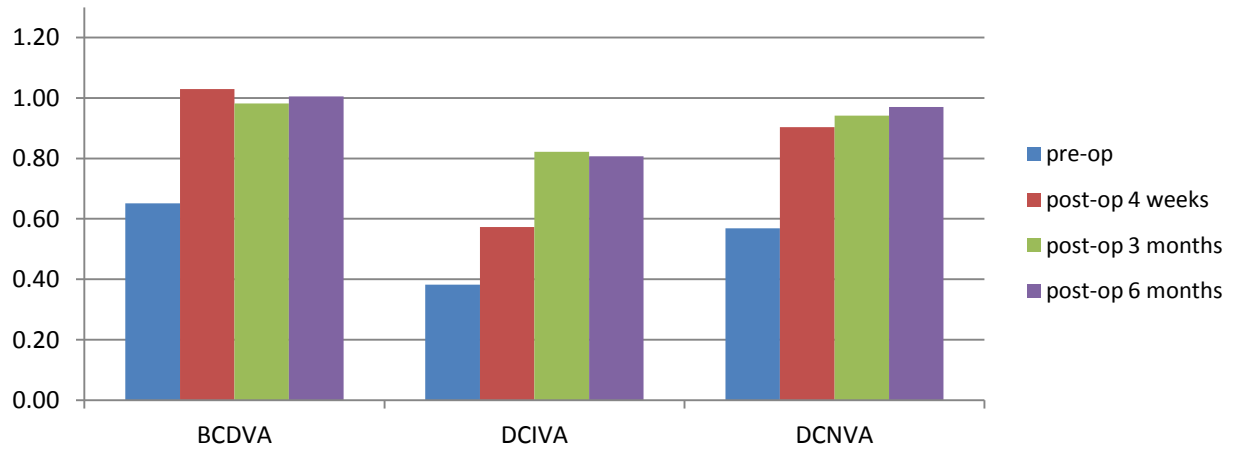

UCVA

distance corrected VA

binocular distance corrected VA

distance corrected visual acuity MplusX (monocular)

distance corrected visual acuity MplusX (binocular)