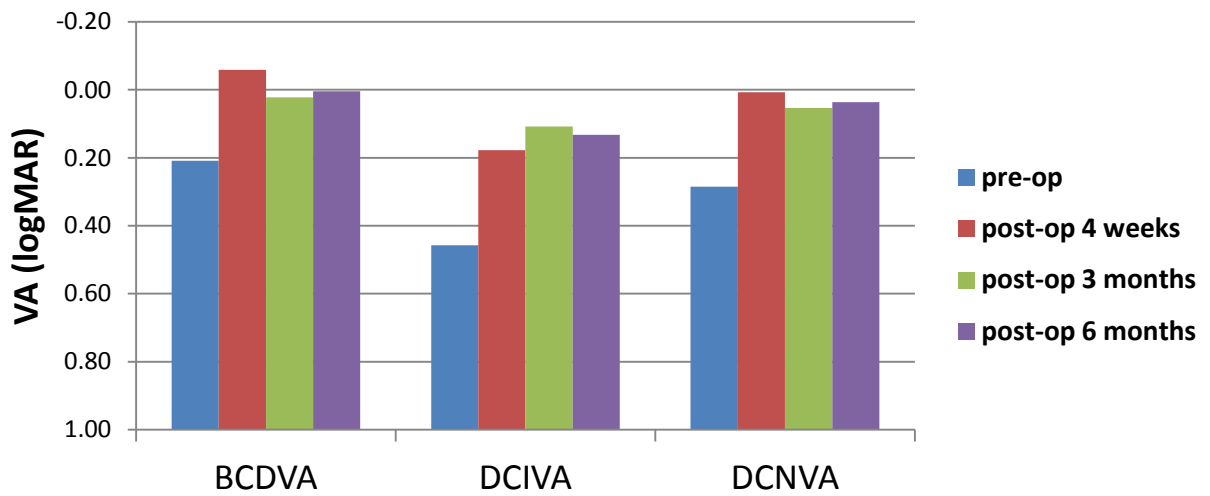

UCVA

distance corrected VA

binocular distance corrected VA

distance corrected visual acuity MplusX (monocular)

distance corrected visual acuity MplusX (binocular)