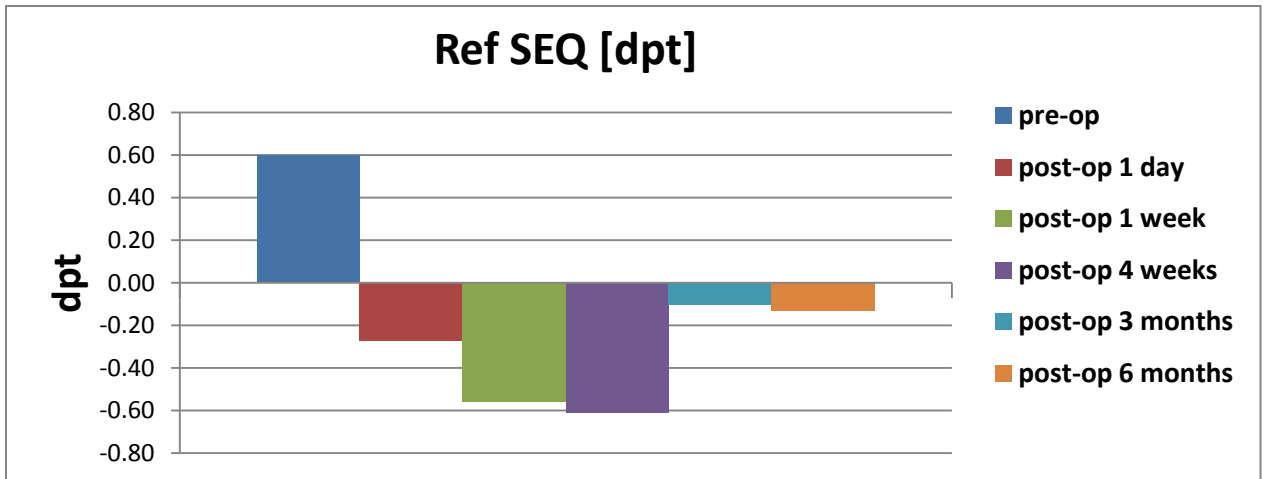

UCVA

distance corrected VA

binocular distance corrected VA

distance corrected visual acuity MplusX (monocular)

distance corrected visual acuity MplusX (binocular)