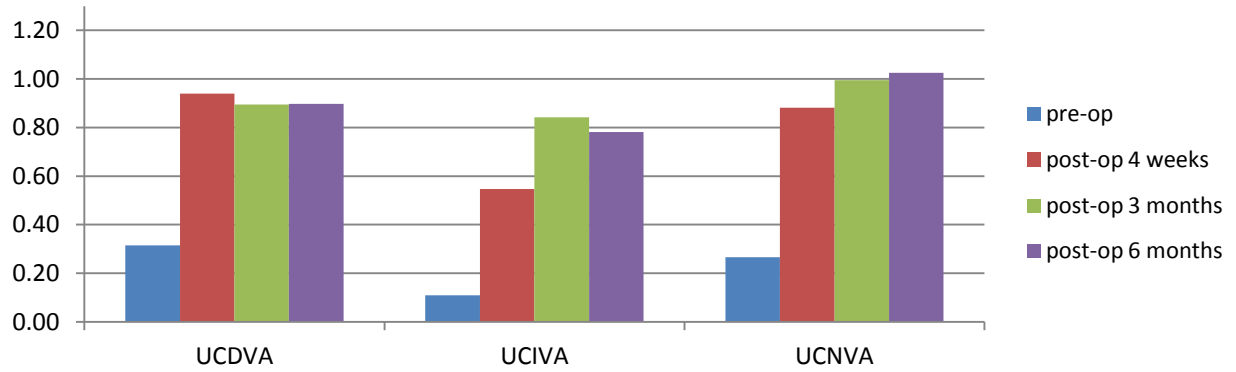

UCVA

distance corrected VA

binocular distance corrected VA

distance corrected visual acuity MplusX (monocular)

distance corrected visual acuity MplusX (binocular)