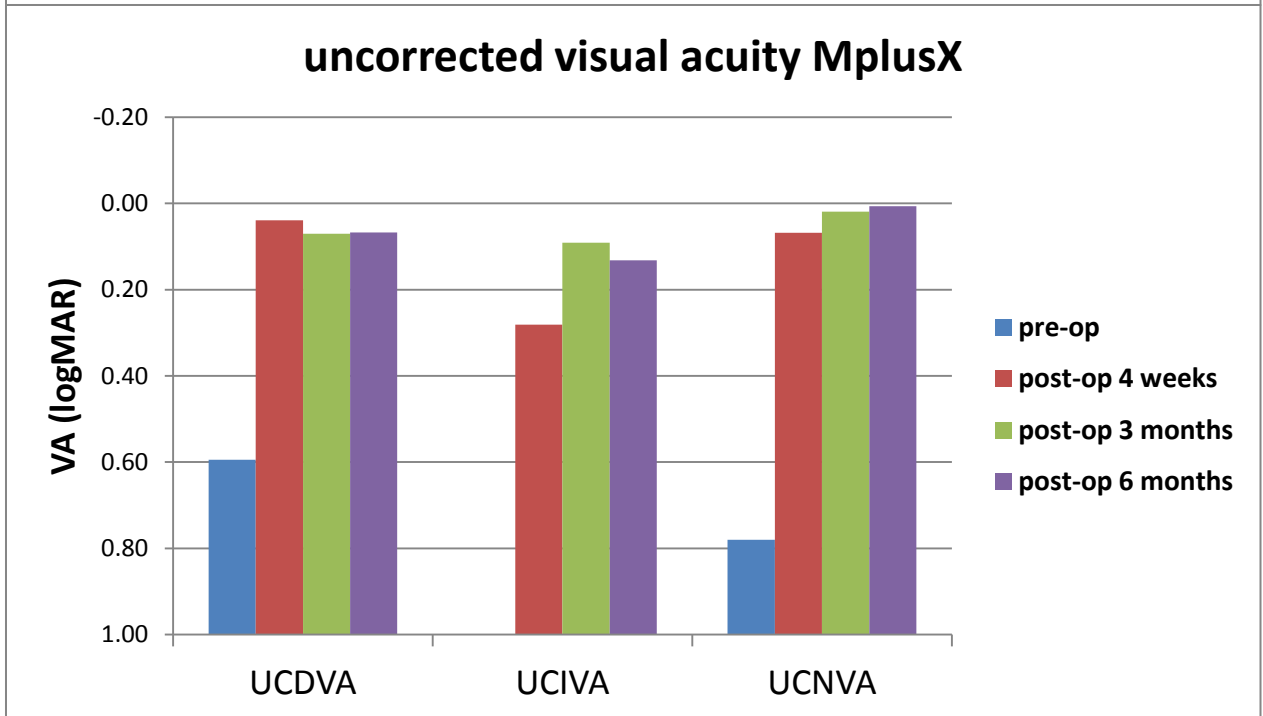

UCVA

distance corrected VA

binocular distance corrected VA

distance corrected visual acuity MplusX (monocular)

distance corrected visual acuity MplusX (binocular)